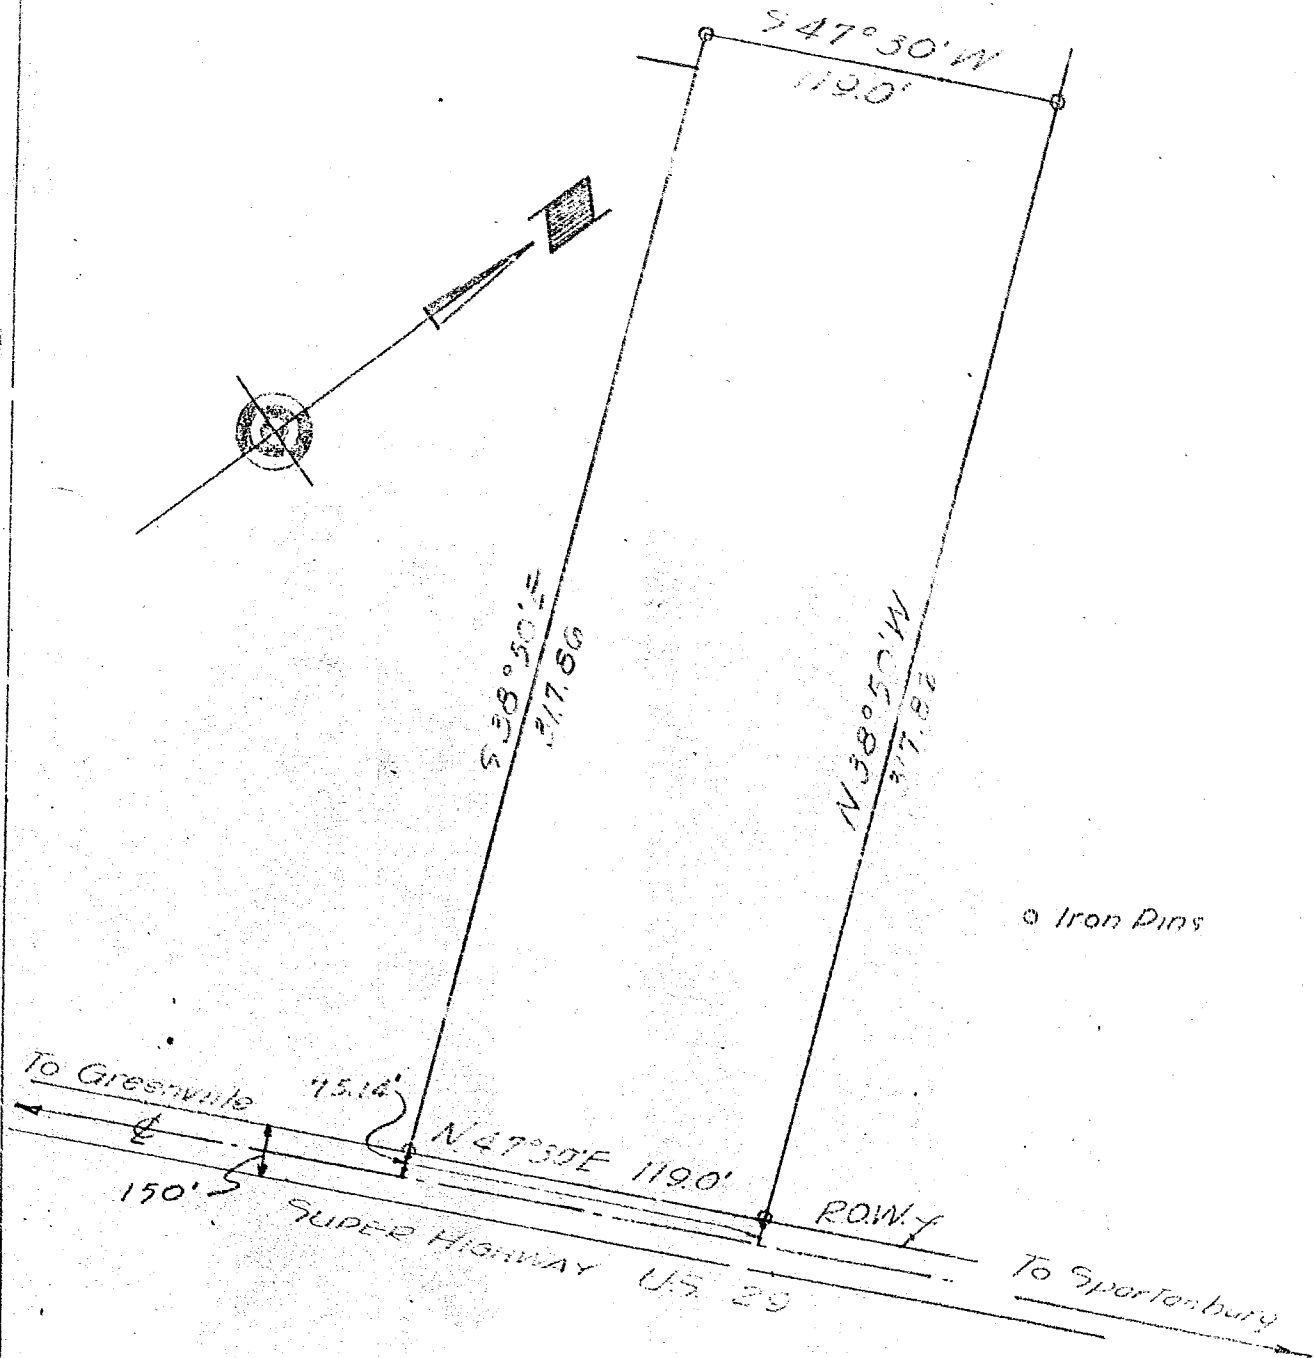

Plat Book - Y - Page 79B

6921

PROPERTY OF

SHELTON J. RIMER

NEAR

GREENVILLE, S. C.

SOUTHERN SURVEYS CO.

SURVEYED BY W.F.W. DATE 23 MAR 54

SCALE 1" = 60'

7

#6921 Filed This 23 day of March 1954